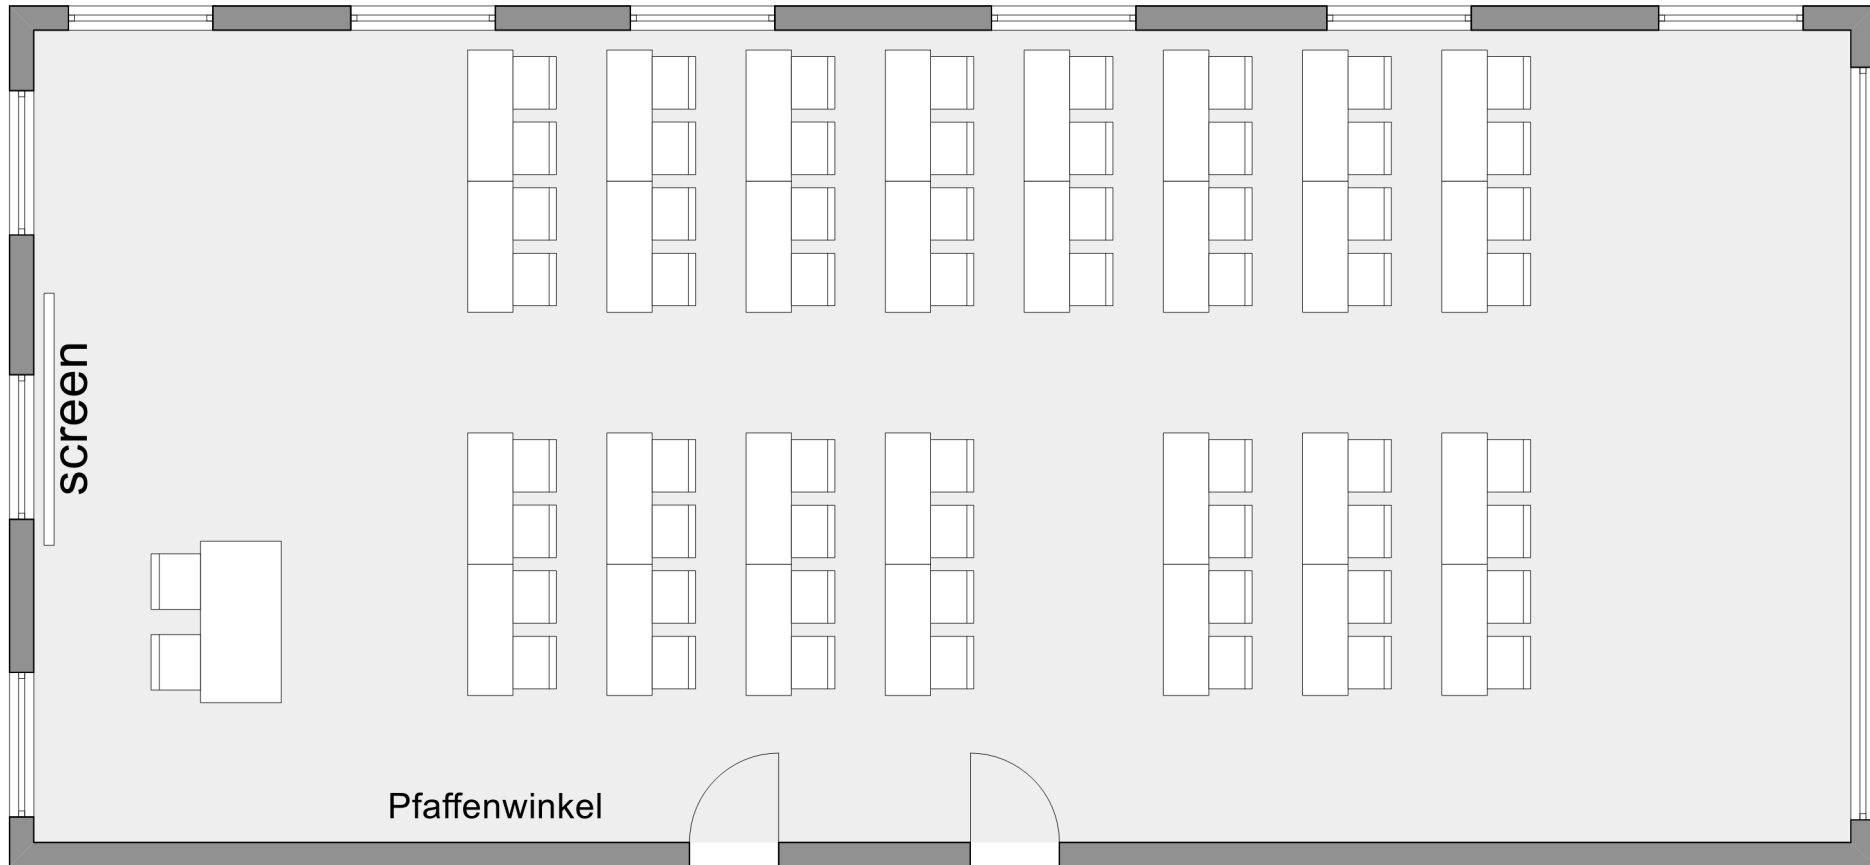

HOTEL AM BADERSEE
ZUGSPITZDORF GRAINAU

Floor:
Seehaus

Room:
Pfaffenwinkel

Setup:
Parliamentary

Persons:
60 Persons

Dream away, breathe in the atmosphere, be inspired and indulge your senses.
Welcome to Hotel am Badersee.